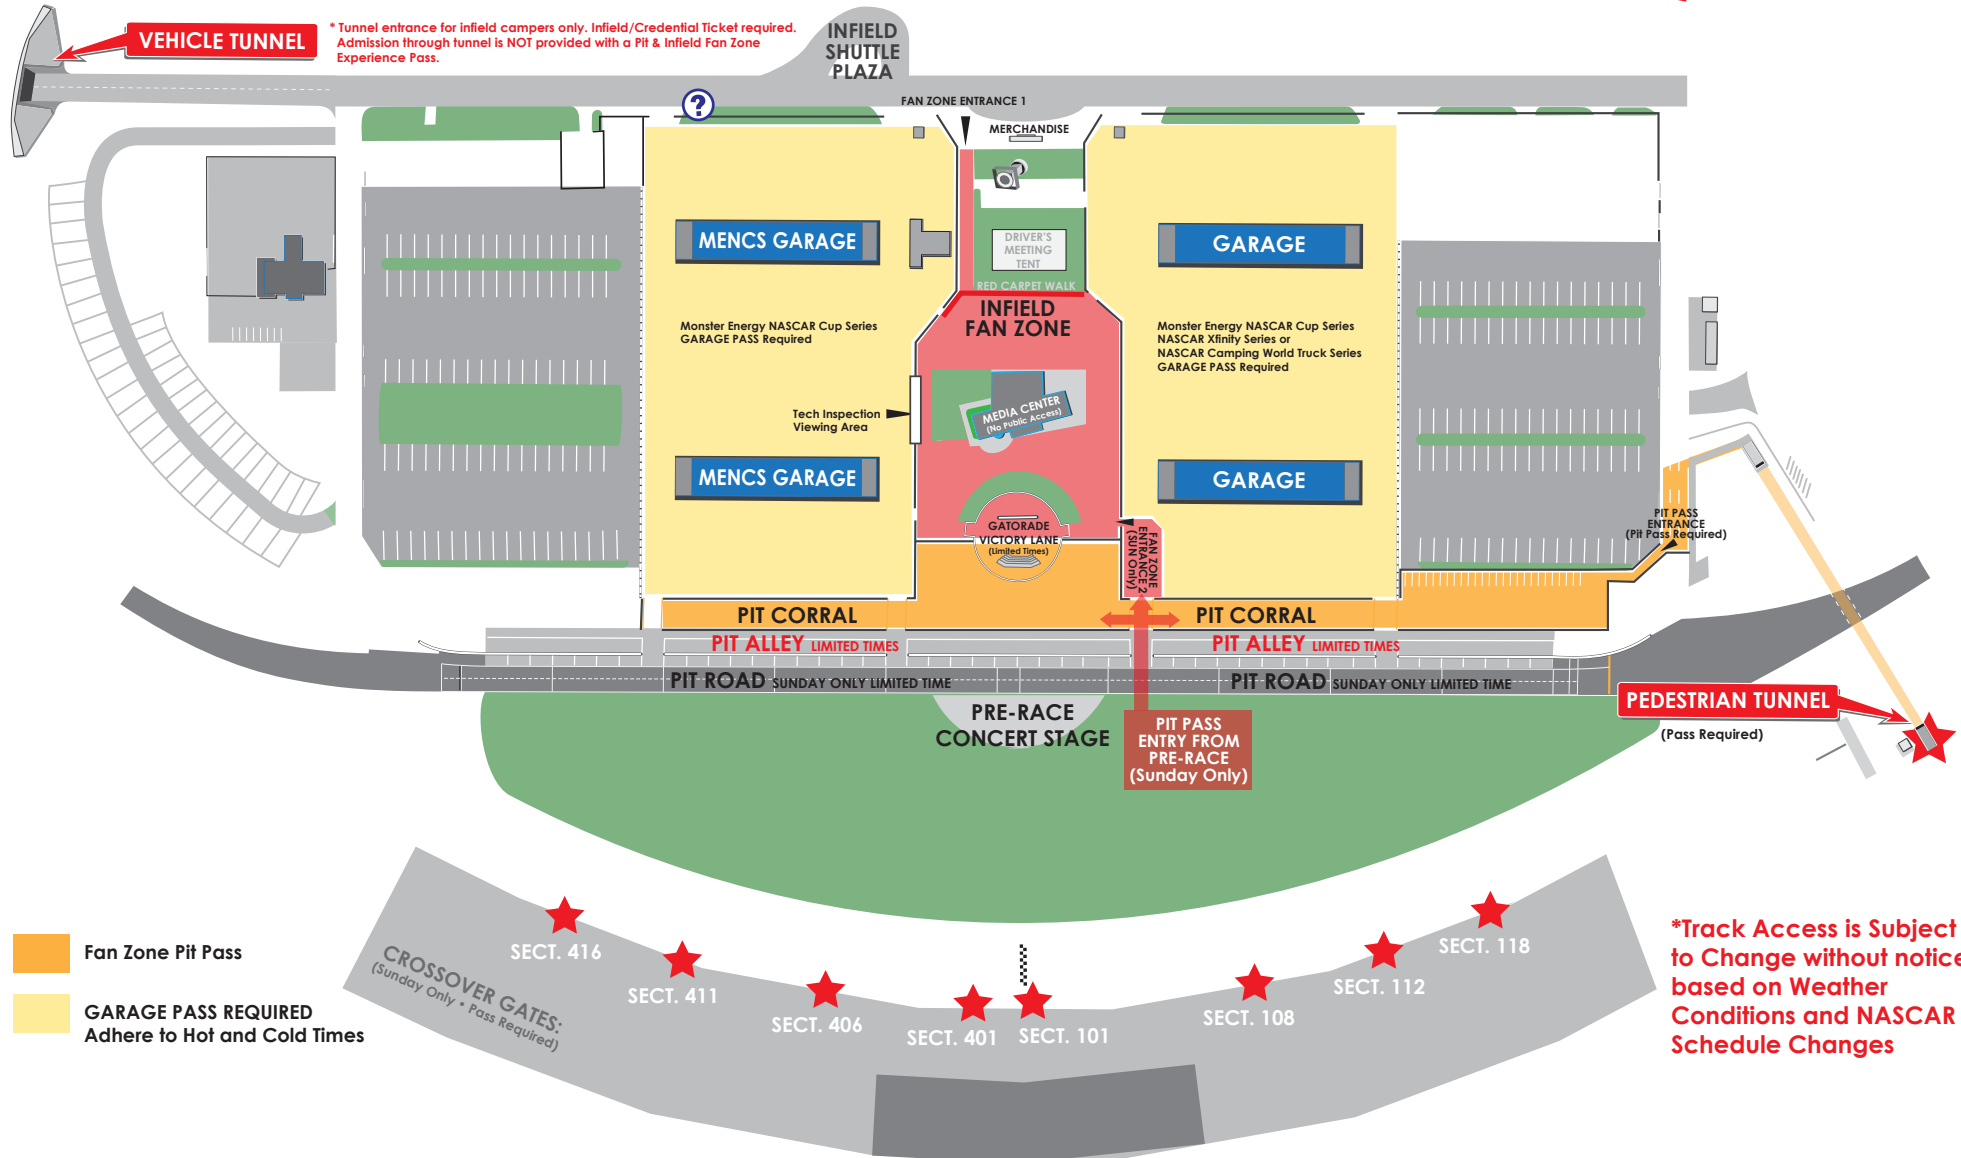

CHICAGOLAND SPEEDWAY® FAN ZONE PIT PASS

JUNE 2018

*Track Access is Subject to Change without notice based on Weather Conditions and NASCAR Schedule Changes

Fans Entering the Fan Zone are subject to metal detector screenings and bag checks. Please allow extra time for entry.